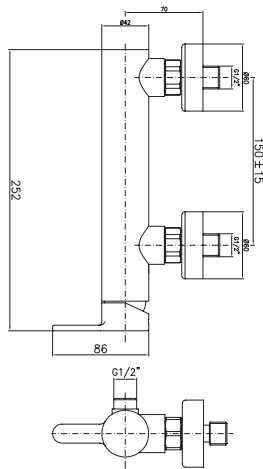

LM203CR

CROMO - CHROME

Miscelatore per doccia esterno senza kit doccia

Wall mounted shower mixer without shower kit

CA35SD