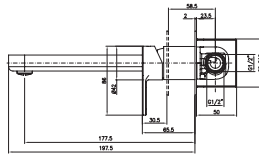

LM244CR

CROMO - CHROME

Miscelatore per lavabo ad incasso con bocca a parete L. 198 mm senza scarico

Concealed basin mixer with wall spout L. 198 mm without pop-up waste, separated plates.

LM254CR

CROMO - CHROME