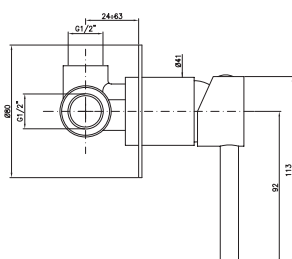

LM216

LM216CR

CROMO - CHROME

Miscelatore per doccia incasso

Concealed shower mixer

CA35SD