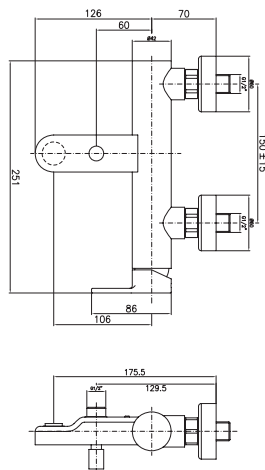

LM202CR

CROMO - CHROME

Miscelatore per vasca esterno con kit doccia

External bath-shower mixer with shower kit

CA35SD