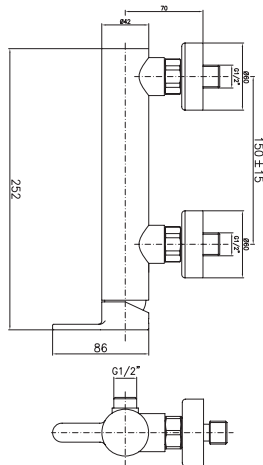

LM213CR

CROMO - CHROME

Miscelatore per doccia esterno con kit doccia

Wall mounted shower mixer with shower kit

CA35SD