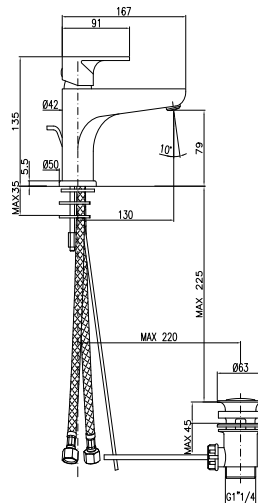

## SM204BL

SM204BLCR

CROMO - CHROME

**Miscelatore per lavabo bocca lunga con scarico 1 1/4"**

Basin mixer with long spout with pop-up waste 1 1/4"

CA35CD

SM204SCBLCR

CROMO - CHROME