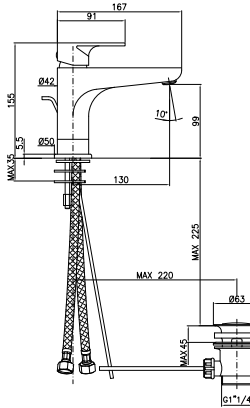

SM204H2CR

CROMO - CHROME

Miscelatore per lavabo con prolunga 2 cm bocca lunga con scarico 1 1/4"

Extended basin mixer with long spout without pop-up waste

CA35CD

SM204H2TC