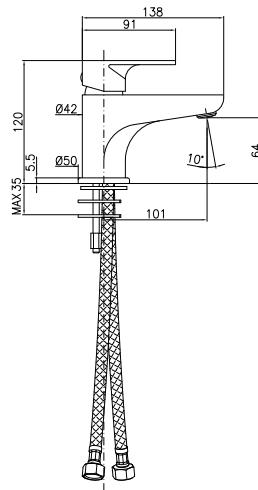

SM204TCR

CROMO - CHROME

Miscelatore per lavabo senza scarico

Basin mixer without pop-up waste

CA35CD

SM204BL