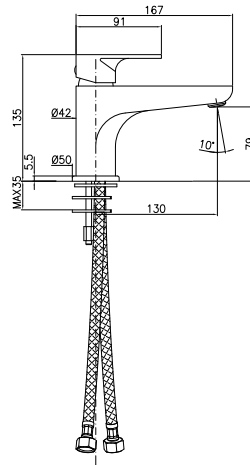

## SM204BL

SM204BLCR

CROMO - CHROME

**Miscelatore per lavabo bocca lunga con scarico 1 1/4"**

Basin mixer with long spout with pop-up waste 1 1/4"

CA35CD

SM204SCBLCR

CROMO - CHROME