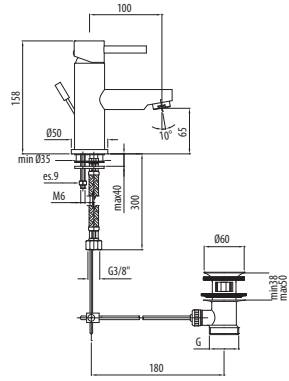

**DECÒ**  
FRAMO TECH

DE204CR

CROMO - CHROME

Miscelatore per lavabo con scarico 1 1/4"

Basin mixer with pop-up waste 1 1/4"

CA35CD

DE204TC

DE204TCR

Basin mixer with long spout with pop-up waste 1 1/4"

CA35CD