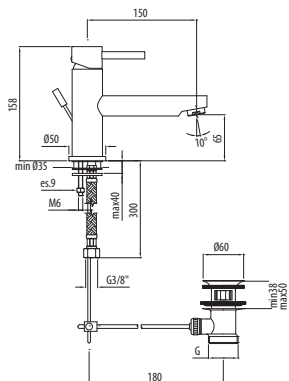

DE204BLCR

CROMO - CHROME

Miscelatore per lavabo bocca lunga con scarico 1 1/4"

Basin mixer with long spout with pop-up waste 1 1/4"