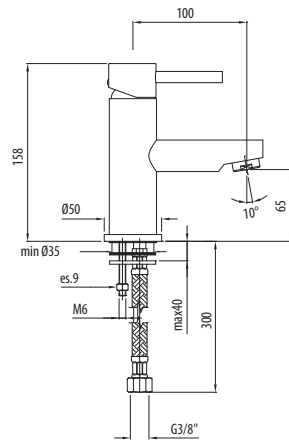

**DECÒ**  
FRAMO TECH

DE204CR

CROMO - CHROME

Miscelatore per lavabo con scarico 1 1/4"

Basin mixer with pop-up waste 1 1/4"

CA35CD

DE204TC

DE204TCR

Basin mixer with long spout with pop-up waste 1 1/4"

CA35CD