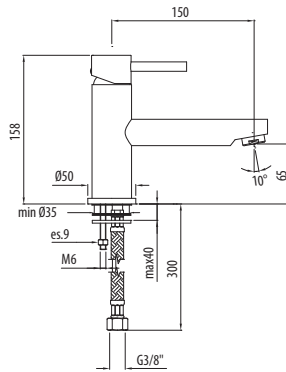

DE204SCBL

DE204SCBLCR

CROMO - CHROME

Miscelatore per lavabo bocca lunga senza scarico

Wash basin mixer without pop-up waste

DE204H9TC