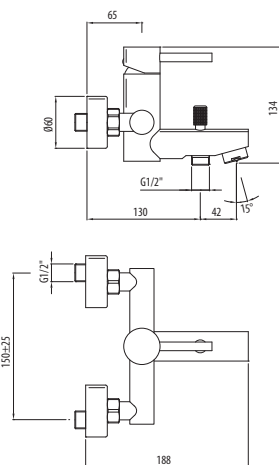

Concealed basin mixer with wall spout without pop-up waste, separated plates

DE205

DE205CR CROMO - CHROME

Miscelatore per bidet con scarico 1 1/4"

Bidet mixer with pop-up waste 1 1/4"

DE201CR

CROMO - CHROME