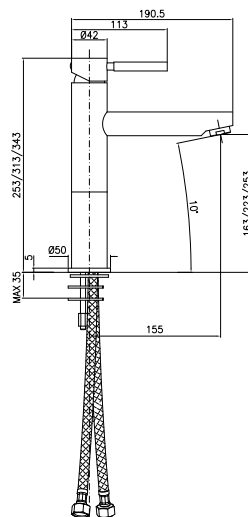

DE204H9TCCR

CROMO - CHROME

Miscelatore per lavabo con prolunga 9 cm bocca lunga senza scarico

Extended basin mixer with long spout without pop-up waste

DE204H15TC