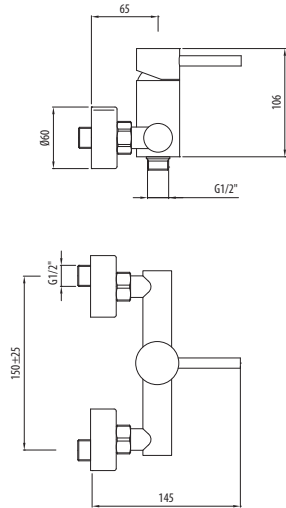

DE203CR

CROMO - CHROME

Miscelatore per doccia esterno senza kit doccia

Wall mounted shower mixer without shower kit

CA35SD

DE213