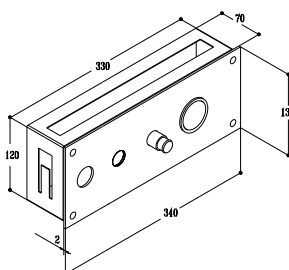

DE200IN

DE200IN/CR

CROMO - CHROME

Miscelatore per vasca ad incasso con kit doccia

Built-in bath-shower mixer with shower kit