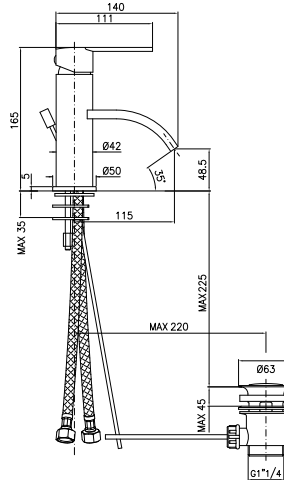

ZE204CR

CROMO - CHROME

Miscelatore per lavabo con scarico 1 1/4"

Basin mixer with pop-up waste 1 1/4"

CA35CD

ZE204BL