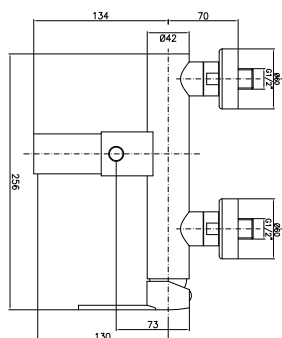

ZE201CR

CROMO - CHROME

Miscelatore per vasca esterno senza kit doccia

External bath-shower mixer without shower kit

CA35SD