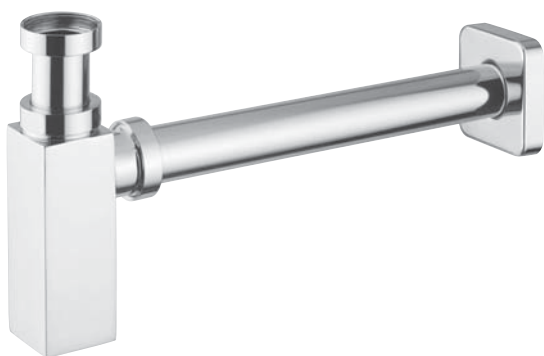

DISP/DECÒ

OTTONE CROMO
CHROMED BRASS

Dispenser in ottone

Brass soap dispenser

SCAAUTCF

CROMO - CHROME

Piletta "Click-Clack" da 1" 1/4, con troppo pieno

1 1/4" "Click-Clack" waste with overflow system

SCAAUTUN

CROMO - CHROME

Piletta "Click-Clack" da 1" 1/4, universale

1 1/4" universal "Click-Clack" waste

SCAAUTUQ

CROMO - CHROME

Piletta "Click-Clack" da 1" 1/4 quadrata, universale

1 1/4" universal square "Click-Clack" waste

SCAAUTUC

CROMO CORIAN
CHROME CORIAN

Piletta "Click-Clack" da 1" 1/4, universale, tappo in CORIAN

1 1/4" universal "Click-Clack" waste, CORIAN plug

SCA114CR

CROMO - CHROME

Piletta da 1" 1/4

1 1/4" pop-up waste

AQSIF

AQSIF

CROMO - CHROME

**Sifone quadrato da 1 1/4" in ottone**

Brass square trap 1 1/4"

DESIF

DESIF

CROMO - CHROME