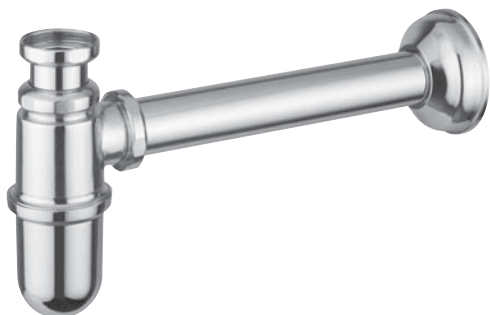

DISP/DECÒ

OTTONE CROMO
CHROMED BRASS

Dispenser in ottone

Brass soap dispenser

SCAAUTCF

CROMO - CHROME

Piletta "Click-Clack" da 1" 1/4, con troppo pieno

1 1/4" "Click-Clack" waste with overflow system

SCAAUTUC

CROMO CORIAN
CHROME CORIAN

Piletta "Click-Clack" da 1" 1/4, universale, tappo in CORIAN

1 1/4" universal "Click-Clack" waste, CORIAN plug

SCA114CR

CROMO - CHROME

Piletta da 1" 1/4

1 1/4" pop-up waste

AQSIF

AQSIF

CROMO - CHROME

**Sifone quadrato da 1 1/4" in ottone**

Brass square trap 1 1/4"

DESIF

DESIF

CROMO - CHROME

**Sifone minimal da 1 1/4" in ottone**

Brass minimal trap 1 1/4"

SIF-BOT

SIF/BOT/CR	CROMO - CHROME
------------	----------------

SIF/BOT/BRO	BRONZO - BRONZE
-------------	-----------------

SIF/BOT/ORO	ORO - GOLD
-------------	------------