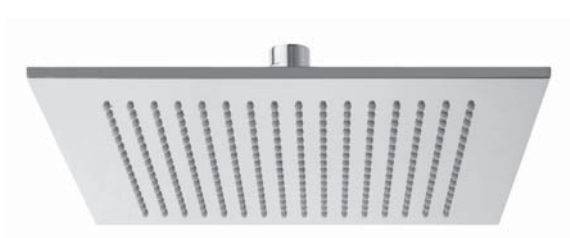

# SOFFIONI DOCCIA

FRAMO SHOWER

SF05CR

CROMO - CHROME

**Soffione in ottone anticalcare Dn 200 mm h 20 con attacco 1/2" F con snodo**

Brass antiscala shower head dn 200 mm h 20 with 1/2" F adjustable connection

## SF01

SF01CR

CROMO - CHROME

**Soffione in ottone anticalcare 200x200 mm h 15 attacco 1/2" F con snodo**

Brass antiscala shower head 200x200 mm h 15 with 1/2" F adjustable connection

## SF03

SF03CR

CROMO - CHROME

**Soffione in ottone 300x300 mm ultrasottile h 7 con anticalcare attacco, 1/2" F con snodo**

Brass antiscala ultra flat shower head 300x300 mm h 7, with 1/2" F adjustable connection

Steel antiscaling ultra flat shower head 200x200 mm h 3, with 1/2" F adjustable connection