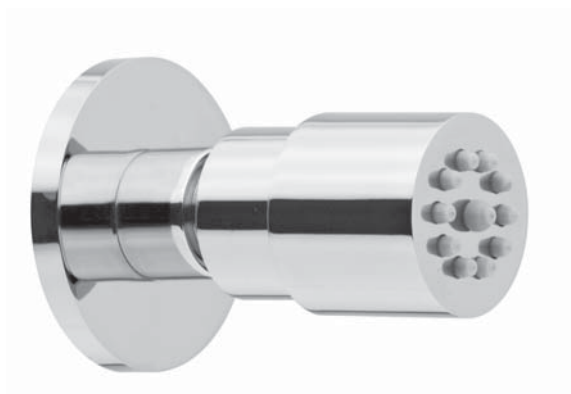

# SOFFIONI DOCCIA

FRAMO SHOWER

SF05CR

CROMO - CHROME

**Soffione in ottone anticalcare Dn 200 mm h 20 con attacco 1/2" F con snodo**

Brass antiscala shower head dn 200 mm h 20 with 1/2" F adjustable connection

Abs antiscala shower head 200x200 mm h 20 with 1/2" F adjustable connection

Brass antiscale shower head Dn 100 mm 1/2" M connection

SF20CR

CROMO - CHROME

**Soffione doccia in ottone anticalcare orientabile attacco 1/2" M**

Brass antiscale adjustable shower head 1/2" M connection

SF21CR

CROMO - CHROME

**Soffione doccia in ottone anticalcare orientabile attacco 1/2" M**

Brass antiscale adjustable shower head 1/2" M connection