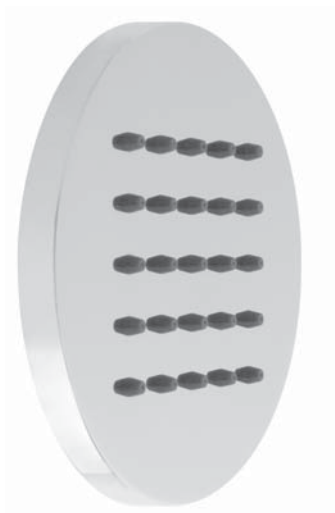

# SOFFIONI DOCCIA

FRAMO SHOWER

SF05CR

CROMO - CHROME

**Soffione in ottone anticalcare Dn 200 mm h 20 con attacco 1/2" F con snodo**

Brass antiscala shower head dn 200 mm h 20 with 1/2" F adjustable connection

## SF01

SF01CR

CROMO - CHROME

**Soffione in ottone anticalcare 200x200 mm h 15 attacco 1/2" F con snodo**

Brass antiscala shower head 200x200 mm h 15 with 1/2" F adjustable connection

## SF18

SF18CR

CROMO - CHROME

**Soffione doccia in ottone anticalcare 100x100 mm attacco 1/2" M**

Brass antiscala shower head 100x100 mm 1/2" M connection

SF19CR

CROMO - CHROME

**Soffione doccia in ottone anticalcare Dn 100 mm attacco 1/2" M**

Brass antiscale shower head Dn 100 mm 1/2" M connection

SF20CR

CROMO - CHROME

**Soffione doccia in ottone anticalcare orientabile attacco 1/2" M**

Brass antiscale adjustable shower head 1/2" M connection

SF21CR