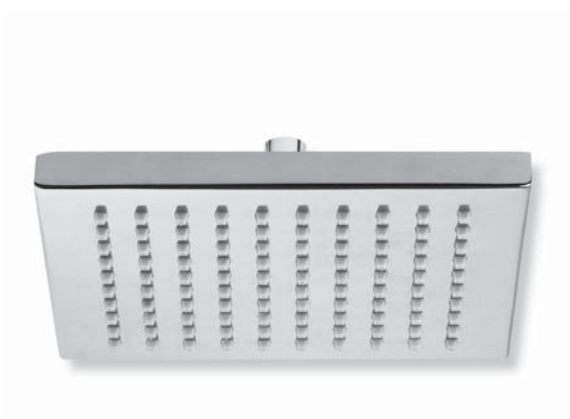

# SOFFIONI DOCCIA

FRAMO SHOWER

SF05CR

CROMO - CHROME

**Soffione in ottone anticalcare Dn 200 mm h 20 con attacco 1/2" F con snodo**

Brass antiscala shower head dn 200 mm h 20 with 1/2" F adjustable connection

## SF01

SF01CR

CROMO - CHROME

**Soffione in ottone anticalcare 200x200 mm h 15 attacco 1/2" F con snodo**

Brass antiscala shower head 200x200 mm h 15 with 1/2" F adjustable connection

## SF03

SF03CR

CROMO - CHROME

**Soffione in ottone 300x300 mm ultrasottile h 7 con anticalcare attacco, 1/2" F con snodo**

Brass antiscala ultra flat shower head 300x300 mm h 7, with 1/2" F adjustable connection

Steel antiscaling ultra flat shower head 200x200 mm h 3, with 1/2" F adjustable connection