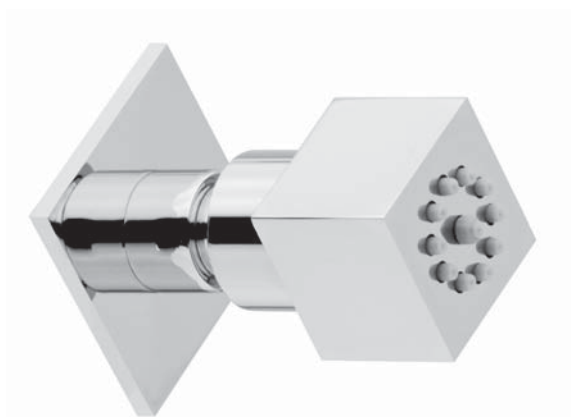

# SOFFIONI DOCCIA

FRAMO SHOWER

SF05CR

CROMO - CHROME

**Soffione in ottone anticalcare Dn 200 mm h 20 con attacco 1/2" F con snodo**

Brass antiscala shower head dn 200 mm h 20 with 1/2" F adjustable connection

Steel antiscaling ultra flat shower head 200x200 mm h 3, with 1/2" F adjustable connection

## SF18

SF18CR

CROMO - CHROME

**Soffione doccia in ottone anticalcare 100x100 mm attacco 1/2" M**

Brass antiscala shower head 100x100 mm 1/2" M connection

SF19CR

CROMO - CHROME

**Soffione doccia in ottone anticalcare Dn 100 mm attacco 1/2" M**

Brass antiscale shower head Dn 100 mm 1/2" M connection

SF20CR

CROMO - CHROME

**Soffione doccia in ottone anticalcare orientabile attacco 1/2" M**

Brass antiscale adjustable shower head 1/2" M connection

SF21CR