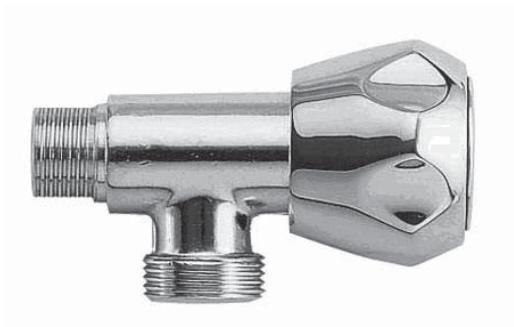

**Gruppo per doccia esterno con kit doccia**

Wall mounted shower mixer with shower kit

VIT-1/2

OL206CR

CROMO - CHROME

**Rubinetto arresto incasso 1/2"**

Stop-cock 1/2"

VIT-1/2

OL102CR

CROMO - CHROME

**Rubinetto snodo 1/2" x 1/2"**

Angle tap 1/2" x 1/2"

VIT-1/2

OL107CR

CROMO - CHROME

**Rubinetto snodo 1/2" x 3/4"**

Angle tap 1/2" x 3/4"

VIT-1/2

OL112CR

CROMO - CHROME

**Rubinetto snodo con canna**

Sink tap with swivel spout

VIT-1/2

OL113CR

CROMO - CHROME

**Rubinetto colonna canna a jota attacco 1/2"**

Tap for sink with jota spout, connection 1/2"

VIT-1/2

OL104CR

CROMO - CHROME

**Rubinetto curvo attacco 1/2" x 3/4"**

Elbow tap connection 1/2" x 3/4"