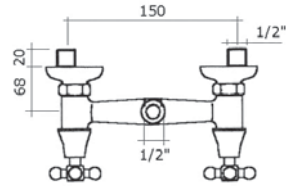

RE203CR CROMO - CHROME

RE203CO CROMO ORO
CHROME GOLD

RE203RAM RAMATO - COPPER

RE203BRO BRONZATO - BRONZE

Gruppo per doccia esterno

Wall mounted shower mixer