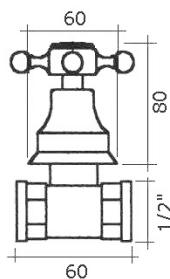

RE206CR CROMO - CHROME

RE206CO CROMO ORO
CHROME GOLD

RE206RAM RAMATO - COPPER

RE206BRO BRONZATO - BRONZE

Rubinetti arresto incasso 1/2"

Stop-cock 1/2"

VIT-1/2