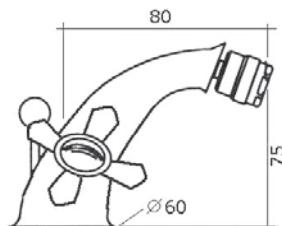

RE205CR CROMO - CHROME

RE205CO CROMO ORO
CHROME GOLD

RE205RAM RAMATO - COPPER

RE205BRO BRONZATO - BRONZE

Monoforo per bidet con scarico 1 1/4"

One-hole bidet mixer with pop-up waste 1 1/4"