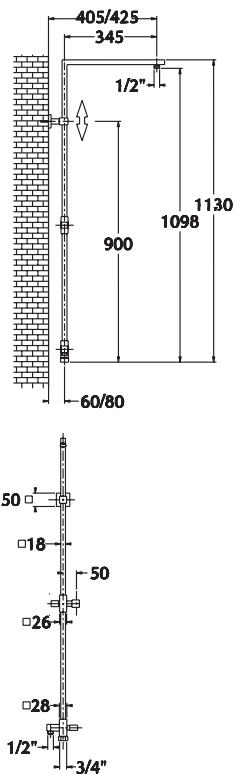

CL04CR

CROMO - CHROME

Colonna doccia con supporto doccia con deviatore, doccia DC03, flessibile cm150, soffione SF03 300x300 ottone. Miscelatore doccia esterno termostatico QU203STERC

Brass shower column with shower support, handshower DC03, flex cm150, brass shower head SF03 300x300. Wall mounted thermostatic shower mixer for shower column QU203STERC