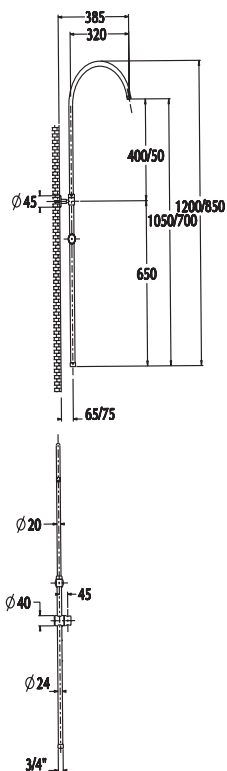

COLONNE DOCCIA

FRAMO SHOWER

CL01CR

CROMO - CHROME

Colonna doccia regolabile e braccio orientabile con supporto doccia, doccia DC13, flessibile cm150, soffione SF02 Dn 240 abs. Miscelatore doccia esterno termostatico con deviatore TON204TERCR

Brass adjustable shower column, revolving arm with shower support, handshower DC13, flex cm150, abs shower head SF02 Dn 240. Wall mounted thermostatic shower mixer for shower column with diverter TON204TERCR

CL02CR

CROMO - CHROME

Colonna doccia regolabile e braccio orientabile con supporto doccia, doccia DC02, flessibile cm150, soffione SF17 200x200 abs. Miscelatore doccia esterno termostatico con deviatore TON204TERCR

Brass adjustable shower column, revolving arm with shower support, handshower DC02, flex cm150, abs shower head SF17 200x200. Wall mounted thermostatic shower mixer for shower column with diverter TON204TERCR