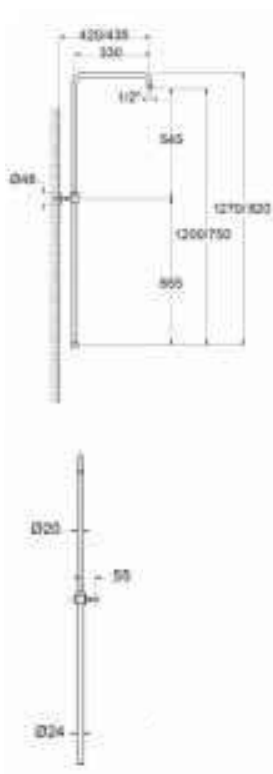

CL05CR

CROMO - CHROME

Colonna doccia regolabile e braccio orientabile con supporto doccia, doccia DC02, flessibile cm150, soffione SF07 200x200 acciaio. Miscelatore doccia esterno termostatico con deviatore TON204TERCR

Brass adjustable shower column, revolving arm with shower support, handshower DC02, flex cm150, steel shower head SF07 200x200. Wall mounted thermostatic shower mixer for shower column with diverter TON204TERCR