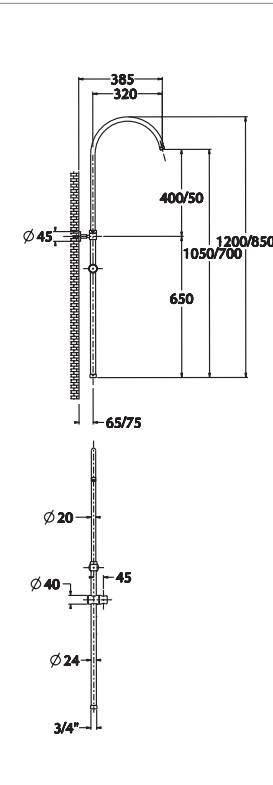

CL06CR

CROMO - CHROME

Colonna doccia regolabile e braccio orientabile con supporto doccia, doccia DC13, flessibile cm150, soffione SF04 Dn 200 acciaio. Miscelatore doccia esterno termostatico con deviatore TON204TERCR

Brass adjustable shower column, revolving arm with shower support, handshower DC13, flex cm150, steel shower head SF04 Dn 200. Wall mounted thermostatic shower mixer for shower column with diverter TON204TERCR.