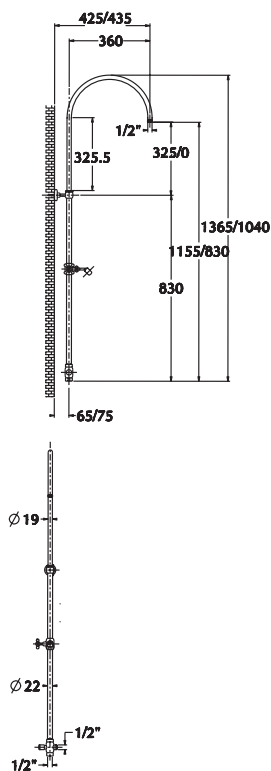

COLONNE DOCCIA

FRAMO SHOWER

CL01CR

CROMO - CHROME

Colonna doccia regolabile e braccio orientabile con supporto doccia, doccia DC13, flessibile cm150, soffione SF02 Dn 240 abs. Miscelatore doccia esterno termostatico con deviatore TON204TERCR

Brass adjustable shower column, revolving arm with shower support, handshower DC13, flex cm150, abs shower head SF02 Dn 240. Wall mounted thermostatic shower mixer for shower column with diverter TON204TERCR

CL02CR

CROMO - CHROME

Colonna doccia regolabile e braccio orientabile con supporto doccia, doccia DC02, flessibile cm150, soffione SF17 200x200 abs. Miscelatore doccia esterno termostatico con deviatore TON204TERCR

Brass adjustable shower column, revolving arm with shower support, handshower DC02, flex cm150, abs shower head SF17 200x200. Wall mounted thermostatic shower mixer for shower column with diverter TON204TERCR