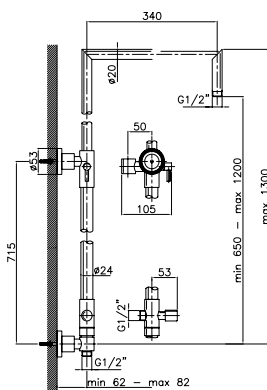

CROMO - CHROME

Colonna doccia regolabile e braccio orientabile con deviatore, supporto doccia, doccia DC03, flessibile cm150, flessibile cm60, soffione SF01 200x200 ottone

Brass adjustable shower column and revolving arm, with diverter, shower support, monojet handshower DC03, flex cm150, flex cm60, brass shower head SF01 200x200

CL16CR