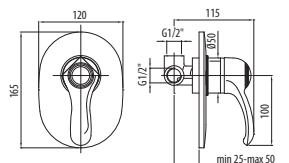

Wall mounted shower mixer without shower kit

EL213CR CROMO - CHROME

EL213CO CROMO ORO  
CHROME GOLD

EL213BRO BRONZATO  
BRONZE PLATED

**Miscelatore per doccia esterno con kit doccia**

Wall mounted shower mixer with shower kit