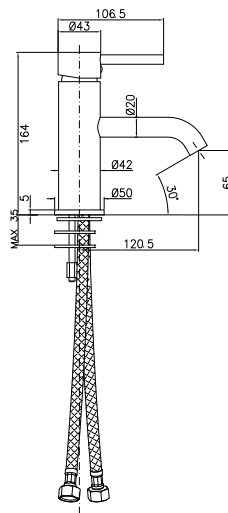

RING |
FRAMO TECH

RI204CR

CROMO - CHROME

Miscelatore per lavabo con scarico 1 1/4"

Basin mixer with pop-up waste 1 1/4"

CA35CD

RI204TC

RI204TCR

Basin mixer with long spout with pop-up waste 1 1/4"

CA35CD

RI204SCBLCR

CROMO - CHROME

Miscelatore per lavabo bocca lunga senza scarico

Wash basin mixer without pop-up waste

CA35CD

RI204H9TC