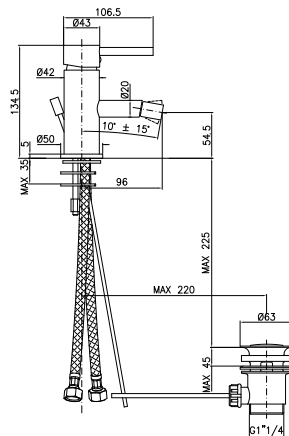

RI205CR

CROMO - CHROME

Miscelatore per bidet con scarico 1 1/4"

Bidet mixer with pop-up waste 1 1/4"

CA35CD