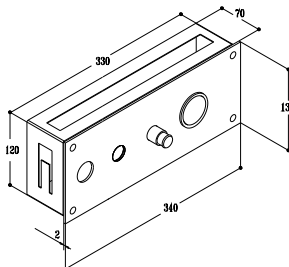

External bath-shower mixer with shower kit

CA35SD

RI200IN

RI200IN/CR

CROMO - CHROME

Miscelatore per vasca ad incasso con kit doccia

Built-in bath-shower mixer with shower kit

CA35SD