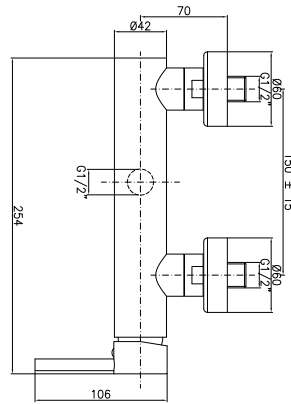

External bath-shower mixer with shower kit

CA35SD

RI200IN

RI200IN/CR

CROMO - CHROME

Miscelatore per vasca ad incasso con kit doccia

Built-in bath-shower mixer with shower kit

CA35SD