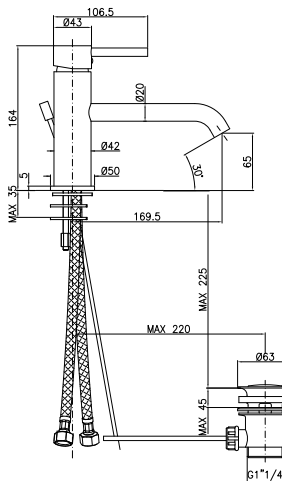

RI204BLCR

CROMO - CHROME

Miscelatore per lavabo bocca lunga con scarico 1 1/4"

Basin mixer with long spout with pop-up waste 1 1/4"

CA35CD