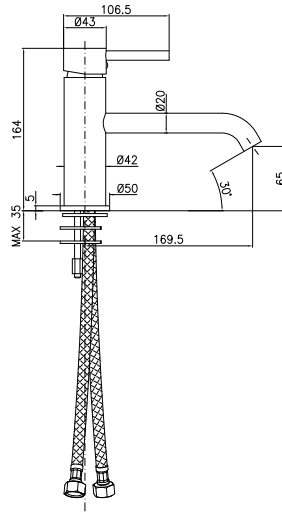

Basin mixer with long spout with pop-up waste 1 1/4"

CA35CD

RI204SCBLCR

CROMO - CHROME

Miscelatore per lavabo bocca lunga senza scarico

Wash basin mixer without pop-up waste

CA35CD

RI204H9TC