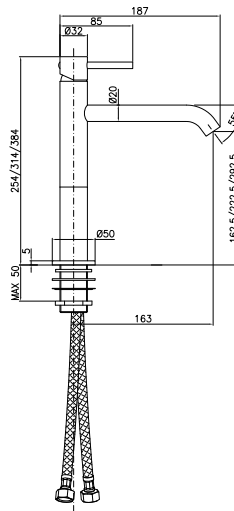

SI204H9TCCR

CROMO - CHROME

Miscelatore per lavabo con prolunga 9 cm bocca lunga senza scarico

Extended basin mixer with long spout without pop-up waste

CA25SD

SI204H15TC