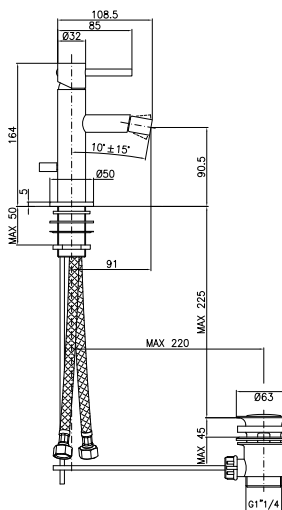

SI205CR

CROMO - CHROME

Miscelatore per bidet con scarico 1 1/4"

Bidet mixer with pop-up waste 1 1/4"

CA25SD