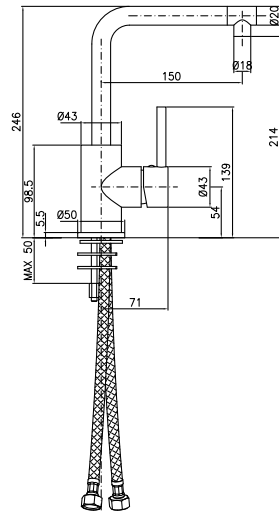

SI235TCCR

CROMO - CHROME

Miscelatore per lavabo canna a L Dn 20 senza scarico

Wash basin mixer L spout Dn 20 without pop-up waste

CA35SD

SI244