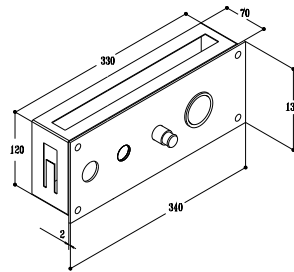

External bath-shower mixer without shower kit

CA35CD

SI202

SI202CR

CROMO - CHROME

Miscelatore per vasca esterno con kit doccia

External bath-shower mixer with shower kit

CA35CD