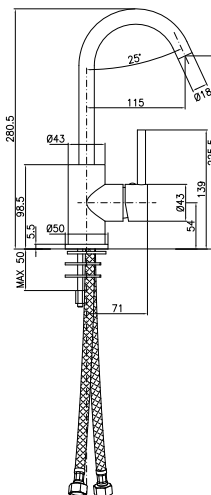

Extended basin mixer with long spout without pop-up waste

SI215TC

SI215TCCR

CROMO - CHROME

Miscelatore per lavabo canna ad 1 Dn 20 senza scarico

Wash basin mixer 1 spout Dn 20 without pop-up waste

SI225TC

SI225TCCR