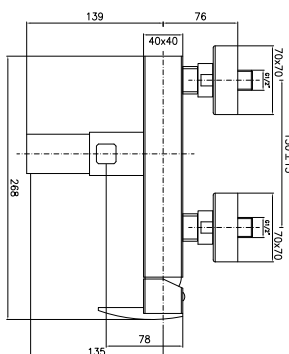

Concealed basin mixer with wall spout without pop-up waste

CA35SD

AQ205CR

CROMO - CHROME

Miscelatore per bidet con scarico 1 1/4"

Bidet mixer with pop-up waste 1 1/4"

CA35CD

AQ201