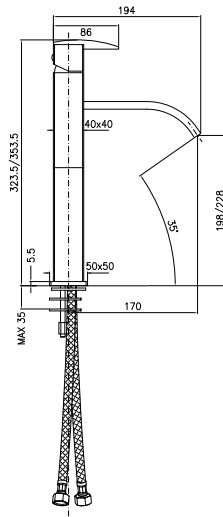

AQ204H18TCCR CROMO - CHROME

Miscelatore per lavabo con prolunga 18 cm bocca lunga senza scarico

Extended basin mixer with long spout without pop-up waste

AQ244