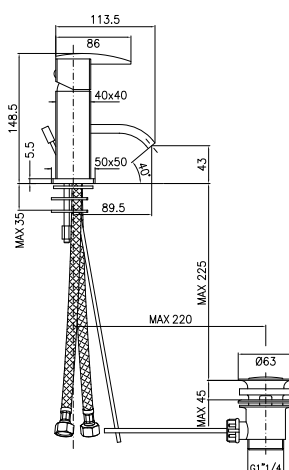

Concealed basin mixer with wall spout without pop-up waste

CA35SD

AQ205CR

CROMO - CHROME

Miscelatore per bidet con scarico 1 1/4"

Bidet mixer with pop-up waste 1 1/4"

CA35CD

AQ201