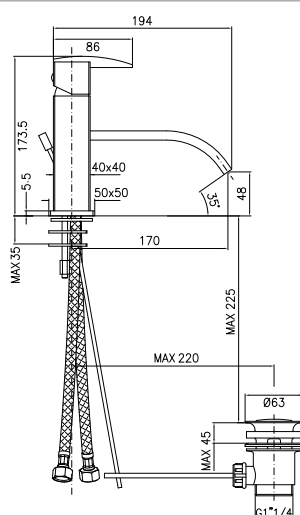

AQ204BL/CR

CROMO - CHROME

Miscelatore per lavabo bocca lunga con scarico 1 1/4"

Basin mixer with long spout with pop-up waste 1 1/4"

CA35CD

AQ204SCBL