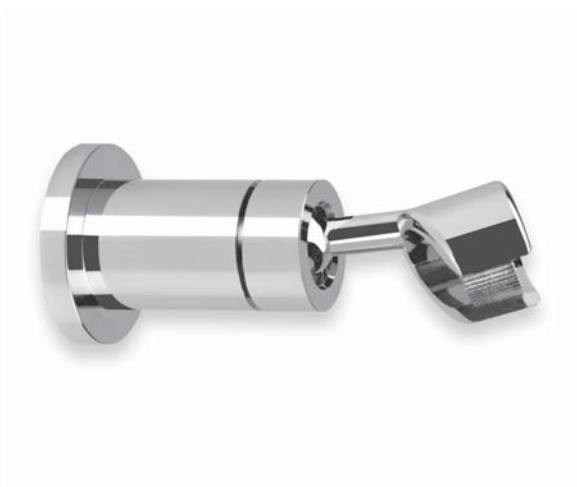

# SUPPORTI DOCCIA

FRAMO SHOWER

SUP01CR

CROMO - CHROME

**Duplex in ABS snodato**

ABS adjustable wall shower support

SUP02CR

CROMO - CHROME

**Duplex in ABS snodato**

ABS adjustable wall shower support

SUP03CR

CROMO - CHROME

SUP03BRO

BRONZO - BRONZE

SUP03RAM

RAMATO  
COPPER PLATED

SUP03DO

ORO - GOLD

**Duplex in ottone snodato**

Brass adjustable wall shower support

SUP04CR

CROMO - CHROME

**Duplex in ABS snodato**

ABS adjustable wall shower support

SUP05CR

CROMO - CHROME

**Duplex in abs, cromo**

Abs wall shower support, chrome

SUP06CR

CROMO - CHROME

**Duplex in ottone con presa acqua**

Brass wall shower support with water connection