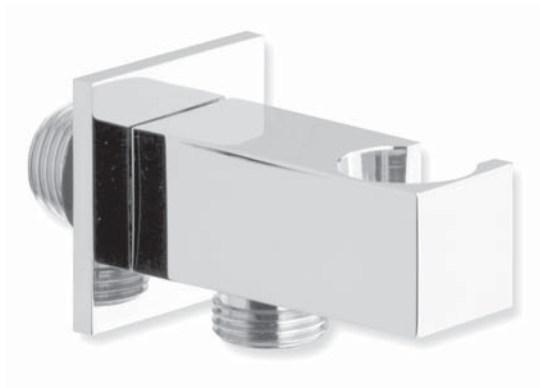

# SUPPORTI DOCCIA

FRAMO SHOWER

SUP01CR

CROMO - CHROME

**Duplex in ABS snodato**

ABS adjustable wall shower support

SUP02CR

CROMO - CHROME

SUP03DO

ORO - GOLD

**Duplex in ottone snodato**

Brass adjustable wall shower support

SUP04CR

CROMO - CHROME

**Duplex in ABS snodato**

ABS adjustable wall shower support

SUP05CR

CROMO - CHROME

**Duplex in abs, cromo**

Abs wall shower support, chrome

SUP06CR

CROMO - CHROME

**Duplex in ottone con presa acqua**

Brass wall shower support with water connection

SUP07CR

CROMO - CHROME

**Duplex in ottone con presa acqua**

Brass wall shower support with water connection

SUP08CR

CROMO - CHROME

**Duplex in ottone con presa acqua**

Brass wall shower support with water connection