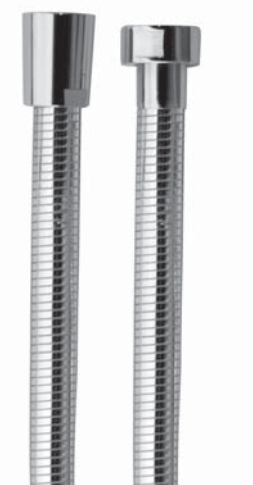

**Presca acqua in ottone 1/2" MM**

Brass wall outlet connection 1/2" MM

PRA02CR

CROMO - CHROME

**Pres a acqua in ottone 1/2" MM**

Brass wall outlet connection 1/2" MM

PRA03CR

CROMO - CHROME

**Pres a acqua in ottone 1/2" MM.**

Brass wall outlet connection 1/2" MM.

PRA04CR

CROMO - CHROME

**Pres a acqua 1/2" MM**

Wall outlet connection 1/2" MM

FLEXPVC150

CROMO - CHROME

**Flessibile cromato rivestito in PVC L 150 cm 1/2" F**

PVC chromed flexible hose L 150 cm 1/2" F

**FLEX060C**

FLEX060C/CR

CROMO - CHROME

**Flessibile per doccia cromato L 60 cm 1/2" F**

Chromed flexible hose L 60 cm 1/2" F

**FLEX120C**

FLEX120C/CR

CROMO - CHROME

**Flessibile per doccia cromato L 120 cm 1/2" F**

Chromed flexible hose L 120 cm 1/2" F

---

FLEX150C/CR	CROMO - CHROME
-------------	----------------

---