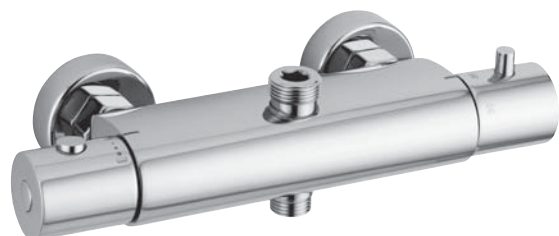

THERMO |
FRAMO SHOWER

TON203TERCR

CROMO - CHROME

Miscelatore doccia esterno termostatico, uscita 1/2" M

Wall mounted thermostatic shower mixer, exit 1/2" M

TON203STER

TON203STERCR

CROMO - CHROME

Miscelatore doccia esterno termostatico, uscita 3/4" M per colonna doccia

Wall mounted thermostatic shower mixer, exit 3/4" M for shower column

TON204TER

TON204TERCR

CROMO - CHROME

Miscelatore doccia esterno termostatico, uscita 3/4" M per colonna doccia e 1/2" M per flessibile

Wall mounted thermostatic shower mixer, exit 3/4" M for shower column and 1/2" M for flexible hose

TON201TERCR

CROMO - CHROME

Miscelatore vasca esterno termostatico con deviatore

External thermostatic bath-shower mixer with diverter

TON207TER

TON207TERCR

CROMO - CHROME

**Miscelatore doccia incasso termostatico con deviatore
1 uscita**

Concealed thermostatic shower mixer with diverter 1 exit

TON208TER

TON208TERCR

CROMO - CHROME