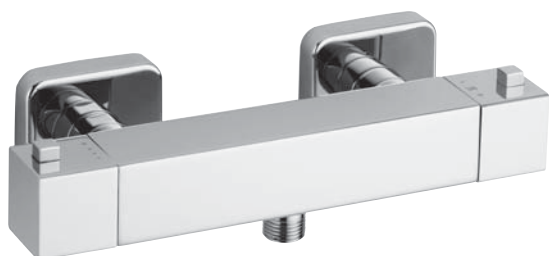

QUB203TER

QUB203TERCR

CROMO - CHROME

Miscelatore doccia esterno termostatico, uscita 1/2" M

Wall mounted thermostatic shower mixer, exit 1/2" M