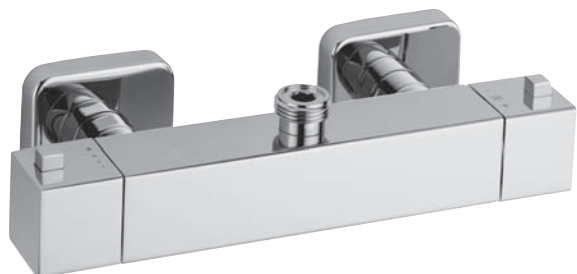

QUB203STER

QUB203STERCR

CROMO - CHROME

**Miscelatore doccia esterno termostatico, uscita 3/4" M per
colonna doccia**

Wall mounted thermostatic shower mixer, exit 3/4" M for shower
column