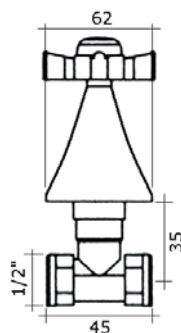

CA203DEV/CR	CROMO - CHROME
CA203DEV/CO	CROMO ORO CHROME GOLD
CA203DEV/RAM	RAMATO - COPPER
CA203DEV/BRO	BRONZATO - BRONZE
CA203DEV/ORO	ORO - GOLD

Coppia rubinetti arresto incasso 1/2", con deviatore 2 vie

Set two pieces concealed stop-cock 1/2", with diverter two output