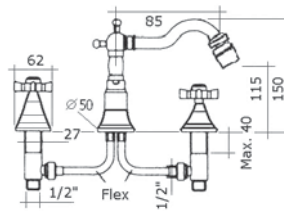

CA205/E/CR	CROMO - CHROME
CA205/E/CO	CROMO ORO CHROME GOLD
CA205/E/RAM	RAMATO - COPPER
CA205/E/BRO	BRONZATO - BRONZE
CA205/E/ORO	ORO - GOLD

Batteria bidet tre fori con bocca erogazione e scarico 1 1/4"

Three-hole bidet mixer with spout and pop-up waste 1 1/4"