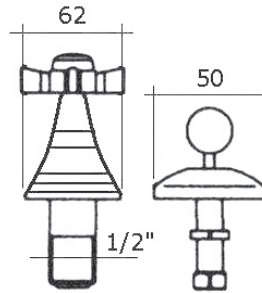

CA205/B/CR	CROMO - CHROME
CA205/B/CO	CROMO ORO CHROME GOLD
CA205/B/RAM	RAMATO - COPPER
CA205/B/BRO	BRONZATO - BRONZE
CA205/B/ORO	ORO - GOLD

Batteria bidet tre fori senza canna con scarico 1 1/4"

Three-hole bidet mixer without spout, with pop-up waste 1 1/4"