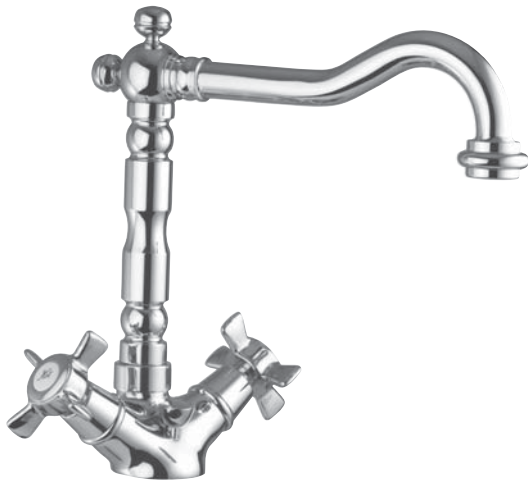

**CARLOTTA** |  
FRAMO TAP

CA204CR	CROMO - CHROME
CA204CO	CROMO ORO CHROME GOLD
CA204RAM	RAMATO - COPPER
CA204BRO	BRONZATO - BRONZE
CA204ORO	ORO - GOLD

**Monoforo per lavabo con scarico 1 1/4"**

One-hole basin mixer with pop-up waste 1 1/4"

VITCER-1/2

CA204/B

CA204/B/CR	CROMO - CHROME
CA204/B/CO	CROMO ORO CHROME GOLD
CA204/B/RAM	RAMATO - COPPER
CA204/B/BRO	BRONZATO - BRONZE
CA204/B/ORO	ORO - GOLD

**Batteria per lavabo tre fori con scarico 1 1/4"**

Three-hole basin mixer with pop-up waste 1 1/4"

VITCER-1/2

CA205

CA205CR	CROMO - CHROME
CA205CO	CROMO ORO CHROME GOLD
CA205RAM	RAMATO - COPPER
CA205BRO	BRONZATO - BRONZE
CA205ORO	ORO - GOLD

**Monoforo per bidet con scarico 1 1/4"**

One-hole bidet mixer with pop-up waste 1 1/4"

VITCER-1/2

CA205/B/CR	CROMO - CHROME
CA205/B/CO	CROMO ORO CHROME GOLD
CA205/B/RAM	RAMATO - COPPER
CA205/B/BRO	BRONZATO - BRONZE
CA205/B/ORO	ORO - GOLD