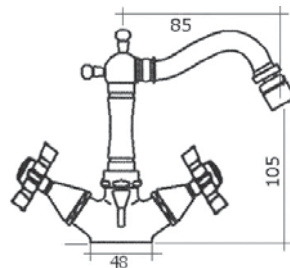

VITCER-1/2

CA204/B

CA204/B/CR	CROMO - CHROME
CA204/B/CO	CROMO ORO CHROME GOLD
CA204/B/RAM	RAMATO - COPPER
CA204/B/BRO	BRONZATO - BRONZE
CA204/B/ORO	ORO - GOLD

**Batteria per lavabo tre fori con scarico 1 1/4"**

Three-hole basin mixer with pop-up waste 1 1/4"

VITCER-1/2

CA205

CA205CR	CROMO - CHROME
CA205CO	CROMO ORO CHROME GOLD
CA205RAM	RAMATO - COPPER
CA205BRO	BRONZATO - BRONZE
CA205ORO	ORO - GOLD

**Monoforo per bidet con scarico 1 1/4"**

One-hole bidet mixer with pop-up waste 1 1/4"

VITCER-1/2

CA205/B/CR	CROMO - CHROME
CA205/B/CO	CROMO ORO CHROME GOLD
CA205/B/RAM	RAMATO - COPPER
CA205/B/BRO	BRONZATO - BRONZE
CA205/B/ORO	ORO - GOLD