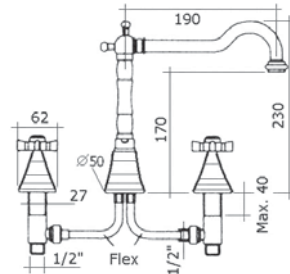

CA204/B/CR	CROMO - CHROME
CA204/B/CO	CROMO ORO CHROME GOLD
CA204/B/RAM	RAMATO - COPPER
CA204/B/BRO	BRONZATO - BRONZE
CA204/B/ORO	ORO - GOLD

Batteria per lavabo tre fori con scarico 1 1/4"

Three-hole basin mixer with pop-up waste 1 1/4"

CA205