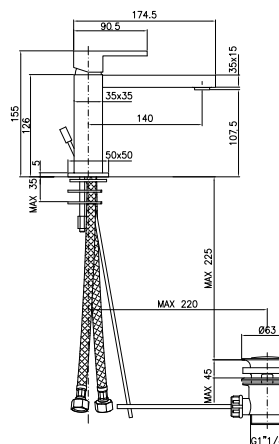

UP204BLCR

CROMO - CHROME

Miscelatore per lavabo bocca lunga con scarico 1 1/4"

Basin mixer with long spout with pop-up waste 1 1/4"

CA25SD