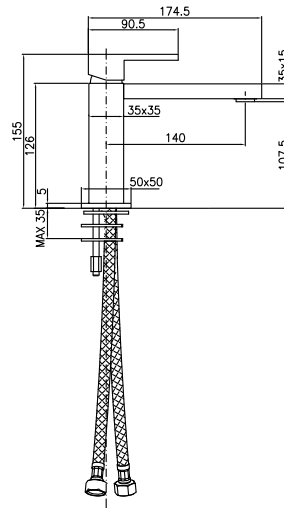

Basin mixer with long spout with pop-up waste 1 1/4"

CA25SD

UP204SCBLCR

CROMO - CHROME

Miscelatore per lavabo bocca lunga senza scarico

Wash basin mixer without pop-up waste

CA25SD

UP204H9TC