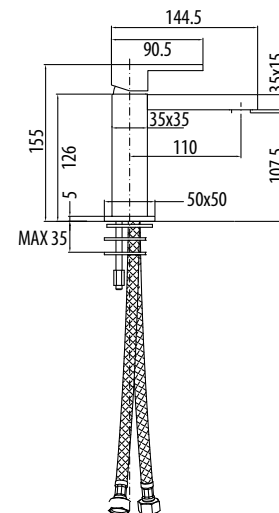

UPPER |
FRAMO TECH

UP204CR

CROMO - CHROME

Miscelatore per lavabo con scarico 1 1/4"

Basin mixer with pop-up waste 1 1/4"

CA25SD

UP204TC

UP204TCR