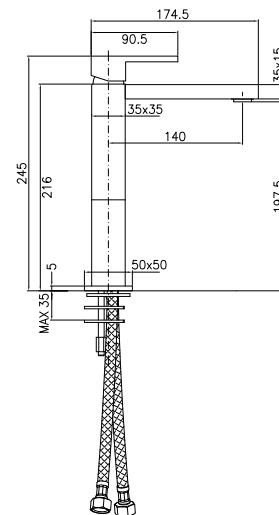

Basin mixer with long spout with pop-up waste 1 1/4"

CA25SD

UP204SCBLCR

CROMO - CHROME

Miscelatore per lavabo bocca lunga senza scarico

Wash basin mixer without pop-up waste

CA25SD

UP204H9TC