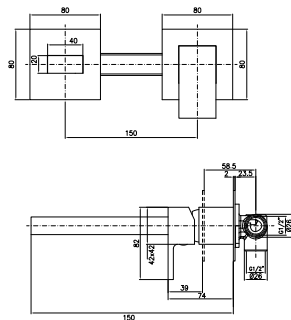

UP264CR

CROMO - CHROME

Miscelatore per lavabo ad incasso con bocca a parete senza scarico

Concealed basin mixer with wall spout without pop-up waste

CA35SD