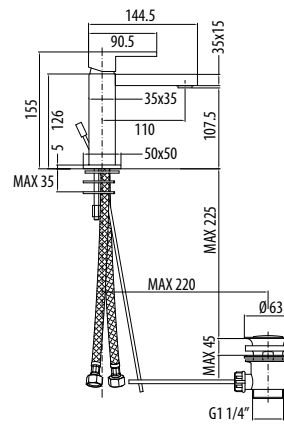

UPPER |
FRAMO TECH

UP204CR

CROMO - CHROME

Miscelatore per lavabo con scarico 1 1/4"

Basin mixer with pop-up waste 1 1/4"

CA25SD

UP204TC

UP204TCR